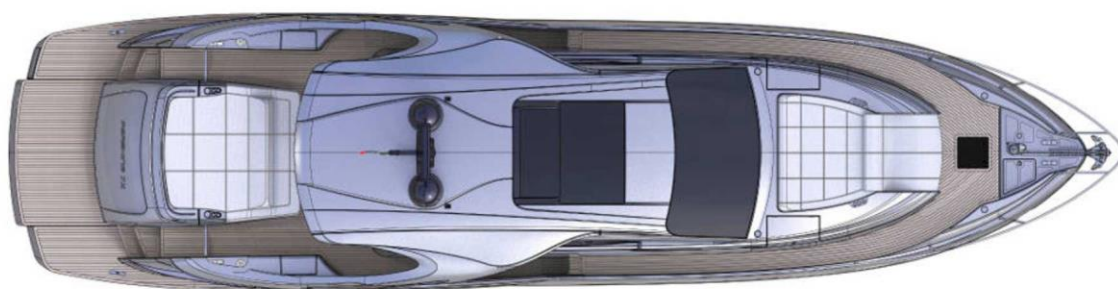

The spatial ergonomics is maximal thanks to volumes that blend technology and performance in perfect proportions.

The open spaces allow the boat to be filled with pleasure and light, such as the large lounge characterized by the front openable windows and the dark glass sliding roof. The new, much larger rectangular portholes allow air and natural light to permeate the rooms below decks.

PERSHING

LAYOUT

Profile

Sun deck

Main deck

Lower deck

TECHNICAL DATA

Pershing 7X	MAN V12 1800
LOA	21,11 [m] – 69 ft 3 in
LH	20,27 [m] – 66 ft 6 in
MAX BEAM	5,35 [m] – 17 ft 7 in
DRAFT	1,52 [m] – 5 ft 0 in
UNLADEN DISPLACEMENT	35.000 [kg] – 77,162 [lbs]
LADEN DISPLACEMENT	42.000 [kg] – 92,594 [lbs]
FUEL	3.600 [l] – 951 [US gal]
WATER	800 [l] – 211 [US gal]
PEOPLE ON BOARD	16
ENGINE	MAN V12 1800
MAX SPEED	50 [kn]
CRUISE SPEED	42 [kn]