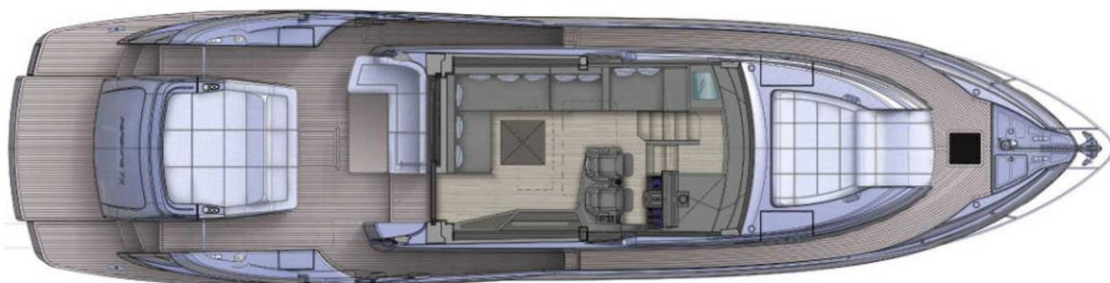

The spatial ergonomics is maximal thanks to volumes that blend technology and performance in perfect proportions.

The open spaces allow the boat to be filled with pleasure and light, such as the large lounge characterized by the front openable windows and the dark glass sliding roof. The new, much larger rectangular portholes allow air and natural light to permeate the rooms below decks.

PERSHING

LAYOUT

Profile

Sun deck

Main deck

Lower deck

TECHNICAL DATA

Pershing 7X	MAN V12 1800
LOA	21,11 [m] – 69 ft 3 in
LH	20,27 [m] – 66 ft 6 in
MAX BEAM	5,35 [m] – 17 ft 7 in
DRAFT	1,52 [m] – 5 ft 0 in
UNLADEN DISPLACEMENT	35.000 [kg] – 77,162 [lbs]
LADEN DISPLACEMENT	42.000 [kg] – 92,594 [lbs]
FUEL	3.600 [l] – 951 [US gal]
WATER	800 [l] – 211 [US gal]
PEOPLE ON BOARD	16
ENGINE	MAN V12 1800
MAX SPEED	50 [kn]
CRUISE SPEED	42 [kn]