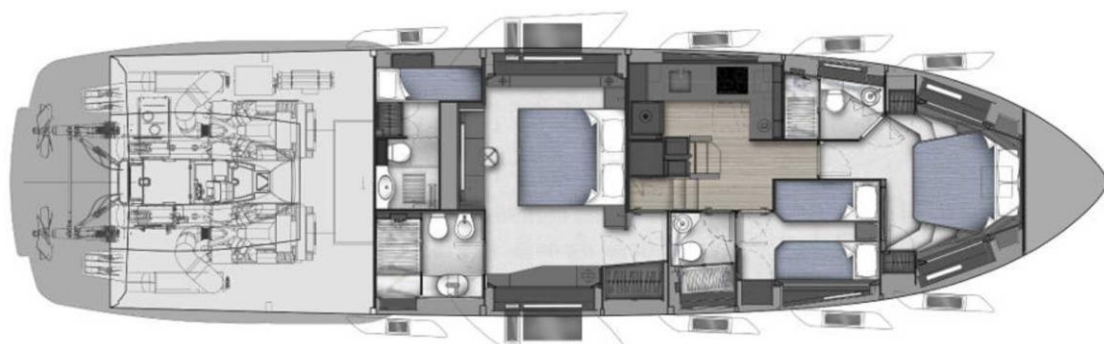

The spatial ergonomics is maximal thanks to volumes that blend technology and performance in perfect proportions.

The open spaces allow the boat to be filled with pleasure and light, such as the large lounge characterized by the front openable windows and the dark glass sliding roof. The new, much larger rectangular portholes allow air and natural light to permeate the rooms below decks.

PERSHING

LAYOUT

Profile

Sun deck

Main deck

Lower deck

TECHNICAL DATA

Pershing 7X	MAN V12 1800
LOA	21,11 [m] – 69 ft 3 in
LH	20,27 [m] – 66 ft 6 in
MAX BEAM	5,35 [m] – 17 ft 7 in
DRAFT	1,52 [m] – 5 ft 0 in
UNLADEN DISPLACEMENT	35.000 [kg] – 77,162 [lbs]
LADEN DISPLACEMENT	42.000 [kg] – 92,594 [lbs]
FUEL	3.600 [l] – 951 [US gal]
WATER	800 [l] – 211 [US gal]
PEOPLE ON BOARD	16
ENGINE	MAN V12 1800
MAX SPEED	50 [kn]
CRUISE SPEED	42 [kn]