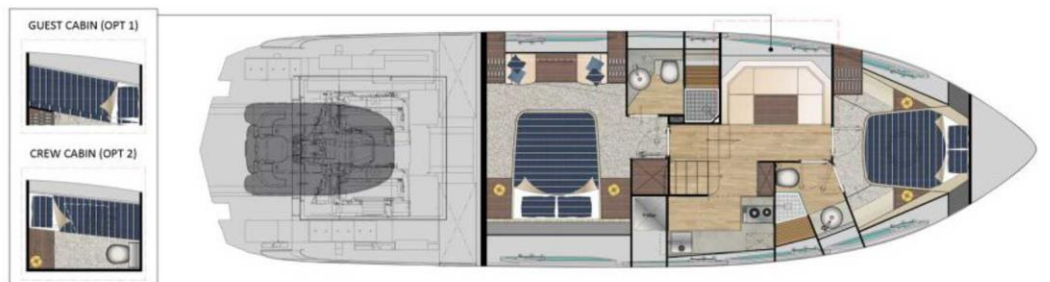

The design is completed with four hull windows per bulwark, each with elliptical portholes, thus making the Pershing 5X a true “fighter jet” on the water.

The Pershing 5X comes with twin engines for more controlled or extreme performance: either twin VOLVO IPS950 D11 with 725hp, with Z-drives and counter-rotating propellers (cruising speed, 30 knots; top speed, 36 knots) or, alternatively, twin CAT 12.9 engines, 1,000hp each, with Top System 75X surface drives for a cruising speed of 41 knots and a top speed of 45 knots.

It is prepared for Easy Dock, the innovative system that lets you operate it with a joystick.

PERSHING

LAYOUT

Profile

Sun deck

Main deck

Lower deck

TECHNICAL DATA

Pershing 5X	CAT 12.9 2 Cabins – SD	VOLVO D11 – IPS 950 2 Cabins – IPS
LOA	16,51 [m] – 54 ft 2 in	
LH	15,37 [m] – 50 ft 5 in	
MAX BEAM	4,38 [m] – 14 ft 4 in	
DRAFT	1,35 [m] – 4 ft 5 in	
UNLADEN DISPLACEMENT	20.900 [kg] – 46,077 [lbs]	
LADEN DISPLACEMENT	25.000 [kg] – 55,116 [lbs]	
FUEL	1.800 [l] – 476 [US gal]	
WATER	416 [l] – 110 [US gal]	
PEOPLE ON BOARD	12	
ENGINE	CAT 12.9	VOLVO D11-IPS950
MAX SPEED	42 [kn]	36 [kn]
CRUISE SPEED	38 [kn]	31 [kn]
CABINS	2	
BATHROOMS	2	