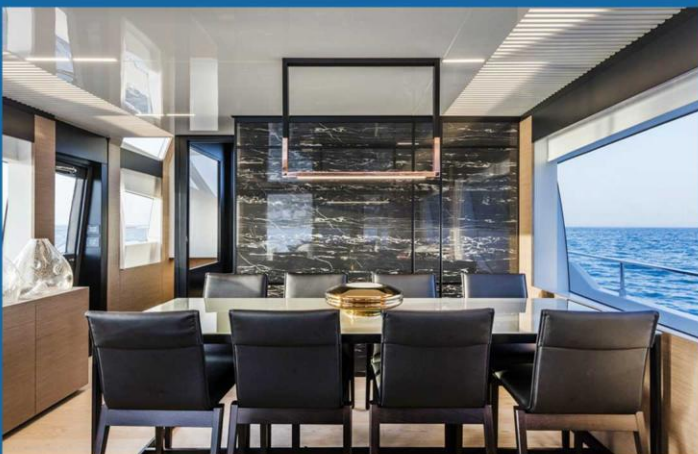

Like the rest of the Ferretti Yachts fleet, this new 78-footer is also available in a Tai He Ban version. It is a design philosophy that has won critical acclaim and aficionado affection around the world, including across the Asia Pacific.

———— FERRETTI GROUP ————