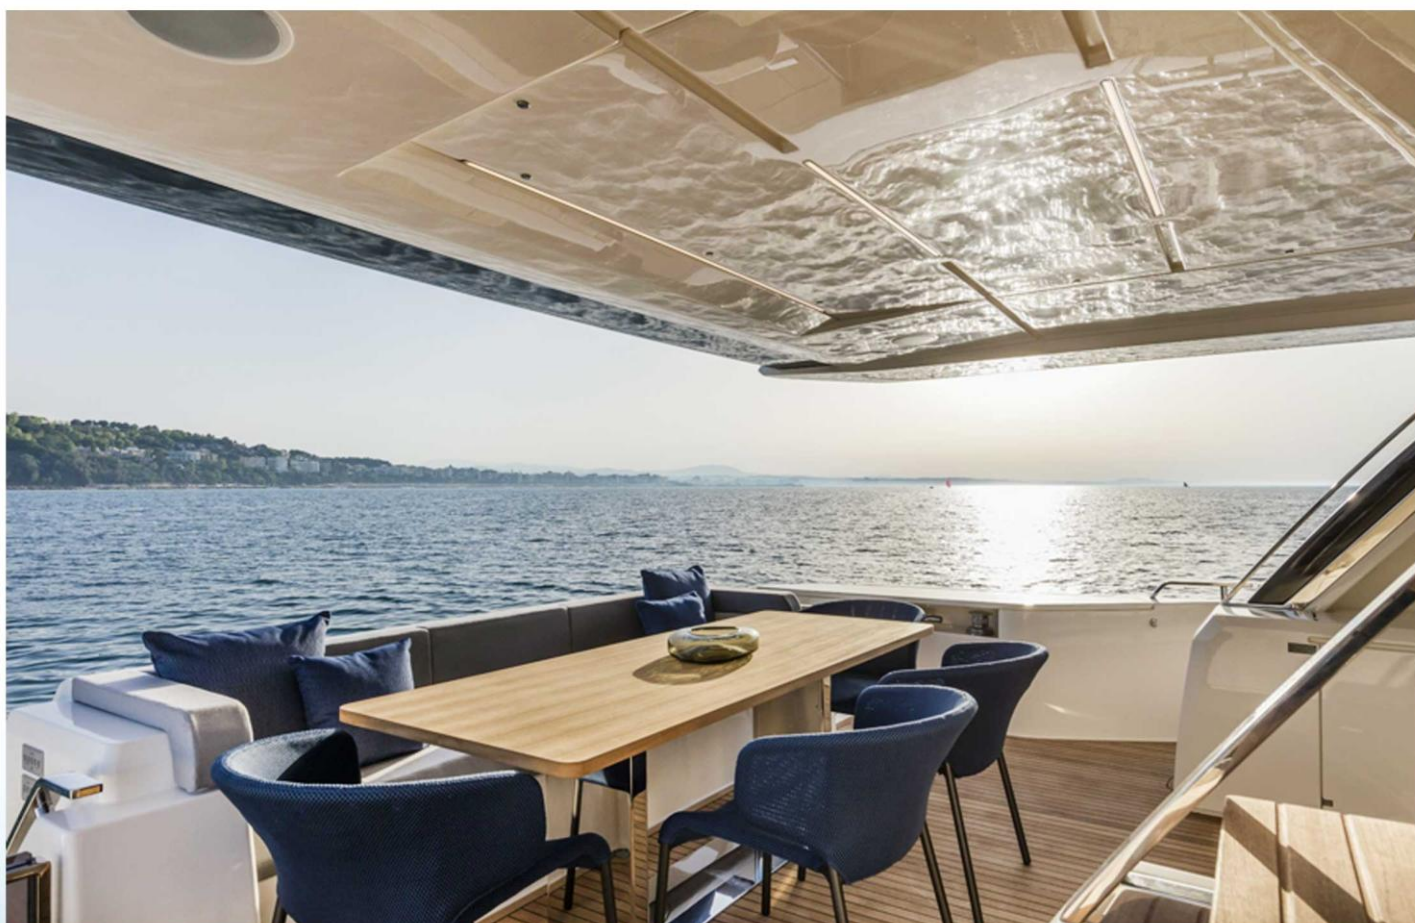

————— Ferretti 780 —————

The harmony in the internal and external volumes creates the perfect ambience for all kinds of cruising. Comfort, poise and safety at sea are the hallmarks of a new-concept vessel with a pleasing aerodynamic design. A true style leader, this is a yacht for enjoying the sea to the full.

A major new advance at the stern offers the amenity of a real beach club, courtesy of the new door-opening system that transforms the area into a delightful area to relax in at the water's edge. A roll bar can be fitted for satellite installations, along with an optional modular hard top with a central awning or glass canopy.