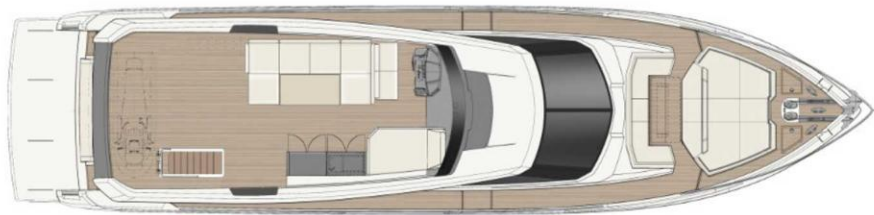

———— FERRETTI GROUP ————

LAYOUT

Profile A (Hardtop)

Profile B

Main Deck

Sun Deck

Lower Deck

TECHNICAL DATA