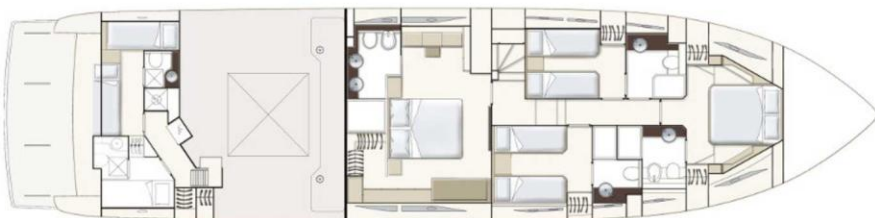

A major new advance at the stern offers the amenity of a real beach club, courtesy of the new door-opening system that transforms the area into a delightful area to relax in at the water's edge. A roll bar can be fitted for satellite installations, along with an optional modular hard top with a central awning or glass canopy.

———— FERRETTI GROUP ————

LAYOUT

Profile A (Hardtop)

Profile B

Main Deck

Sun Deck

Lower Deck

TECHNICAL DATA